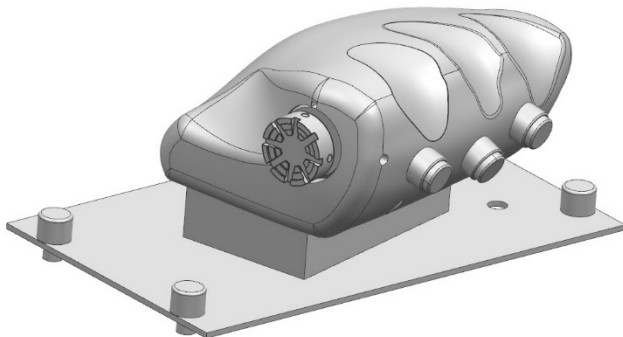

### 20B120256-1001 / 20B120257-1001

## UH-60M Multi-function Slew Controller (MSC)

- Grip shape is an accurate replication of actual aircraft grip.
- Switches have the same form, fit and function as flight grip.
- Mil Spec circular connector mounted to bottom of grip. Multiple wiring configurations are available.

**20B120256-1001 Right MSC Grip**

**20B120257-1001 - Left MSC Grip**