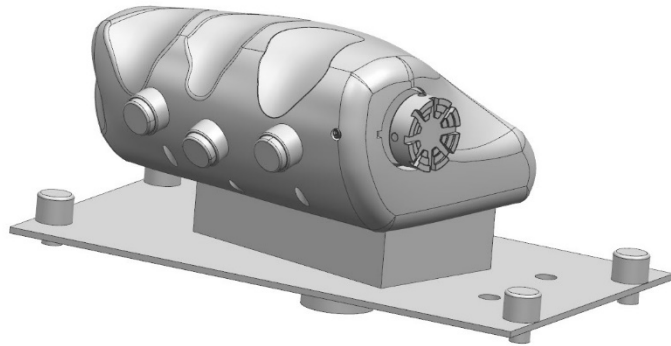

### 20B120256-1001 / 20B120257-1001

## UH-60M Multi-function Slew Controller (MSC)

- Grip shape is an accurate replication of actual aircraft grip.
- Switches have the same form, fit and function as flight grip.
- Mil Spec circular connector mounted to bottom of grip. Multiple wiring configurations are available.

**20B120256-1001 Right MSC Grip**

**20B120257-1001 - Left MSC Grip**