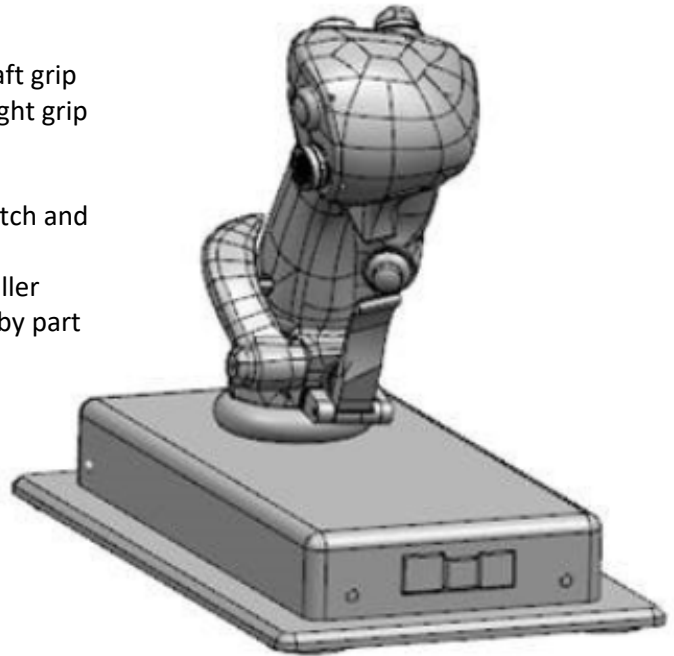

FC0500 F-35 Desktop Control Stick

Part Number: 20B120839-1010

- Grip shape is an accurate replication of actual aircraft grip
- Switches have the same form, fit and function as flight grip
- Stick deflection set at factory up to 15 degrees
- Force in pitch and roll are set to factory 8-10 lbs.
- Low cost, durable and repeatable mechanism for pitch and roll axis.
- Interface via Bugeye Standard USB/Ethernet controller
- Can be ordered with throttle as an F-35 HOTAS set by part number 20B110018-1001

FC0500 F-35 Desktop Throttle

Part Number: 20B120840-1001

- Grip shape is an accurate replication of actual aircraft grip
- Switches have the same form, fit and function as flight grip
- Throttle movement is 3.9 inches
- Smooth linear motion via linear bearing slides.
 - Friction factory set up to 5 lbs.
- Low cost, durable and repeatable mechanism.
- Interface via Bugeye Standard USB/Ethernet controller
- Can be ordered with stick as an F-35 HOTAS set by part number 20B110018-1001