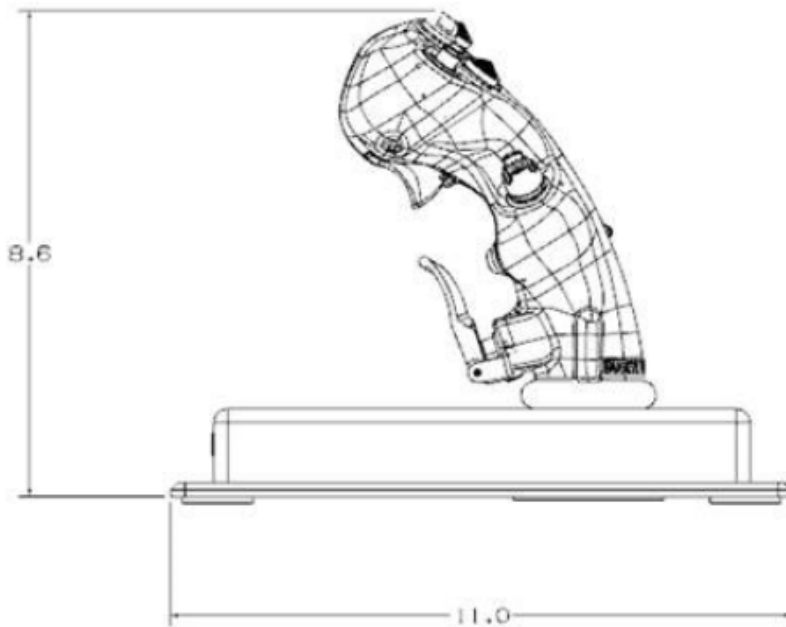

FC0500 F-35 Desktop Control Stick

Part Number: 20B120839-1010

- Grip shape is an accurate replication of actual aircraft grip
- Switches have the same form, fit and function as flight grip
- Stick deflection set at factory up to 15 degrees
- Force in pitch and roll are set to factory 8-10 lbs.
- Low cost, durable and repeatable mechanism for pitch and roll axis.
- Interface via Bugeye Standard USB/Ethernet controller
- Can be ordered with throttle as an F-35 HOTAS set by part number 20B110018-1001

FC0500 F-35 Desktop Throttle

Part Number: 20B120840-1001

- Grip shape is an accurate replication of actual aircraft grip
- Switches have the same form, fit and function as flight grip
- Throttle movement is 3.9 inches
- Smooth linear motion via linear bearing slides.
 - Friction factory set up to 5 lbs.
- Low cost, durable and repeatable mechanism.
- Interface via Bugeye Standard USB/Ethernet controller
- Can be ordered with stick as an F-35 HOTAS set by part number 20B110018-1001